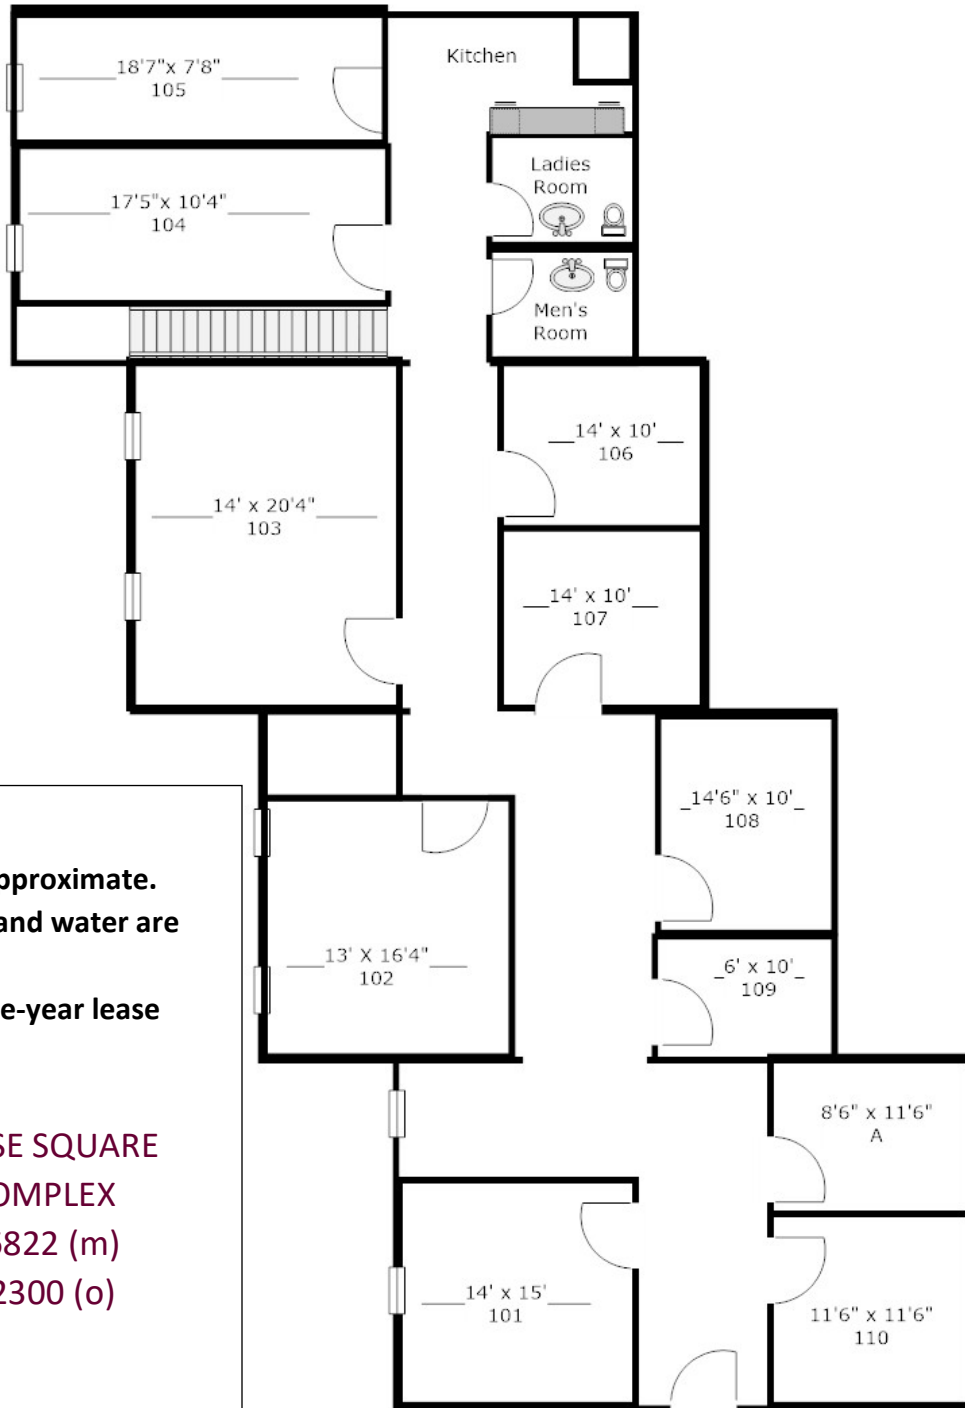

3525 H Ellicott Mills Drive

3525 H Ellicott Mills Drive  
Ellicott City, MD 21043

Suite 105

THIS SPACE FOR  
LEASE

- Sizes are approximate.
- Electricity and water are included.
- Minium One-year lease term

COURTHOUSE SQUARE  
OFFICE COMPLEX  
410-977-6822 (m)  
410-203-2300 (o)

Dimensions are approximate