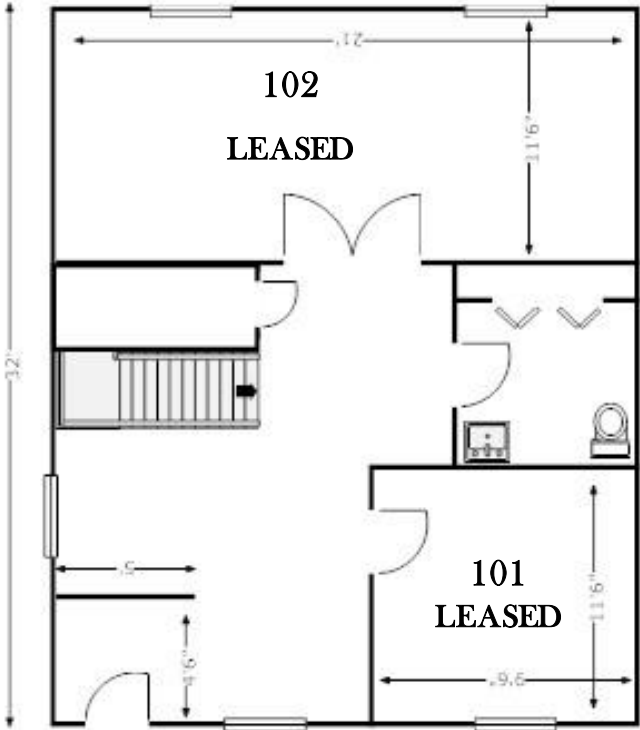

3565 C2
Ellicott Mills Drive
Ellicott City, MD 21043

First and Second Floor

- Sizes are approximate.
 - Terms: One year lease
 - Electricity and water and janitorial of the common areas are included in monthly rent.
- [410-203-2300](tel:410-203-2300) - [410-977-6822](tel:410-977-6822)
www.OfficeSpaceEllicottCity.com