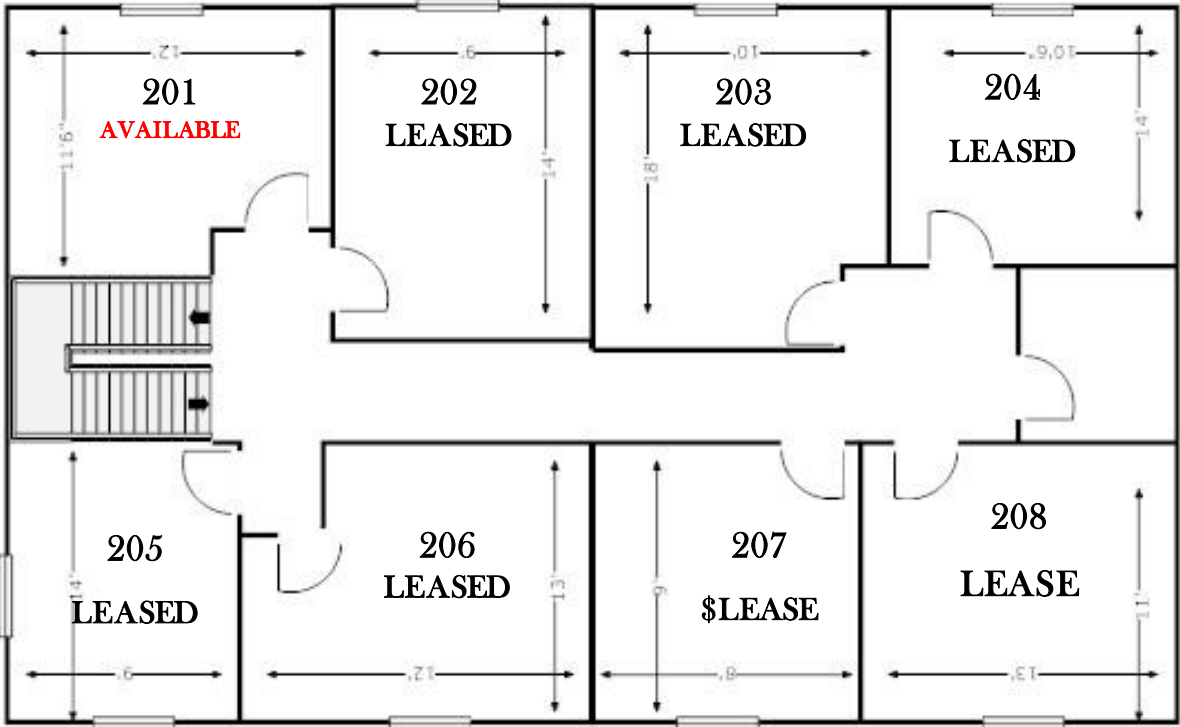

3565 C2
Ellicott Mills Drive
Ellicott City, MD 21043

First and Second Floor

- Sizes are approximate.
 - Terms: One year lease
 - Electricity and water and janitorial of the common areas are included in monthly rent.
- [410-203-2300](tel:410-203-2300) - [410-977-6822](tel:410-977-6822)
www.OfficeSpaceEllicottCity.com