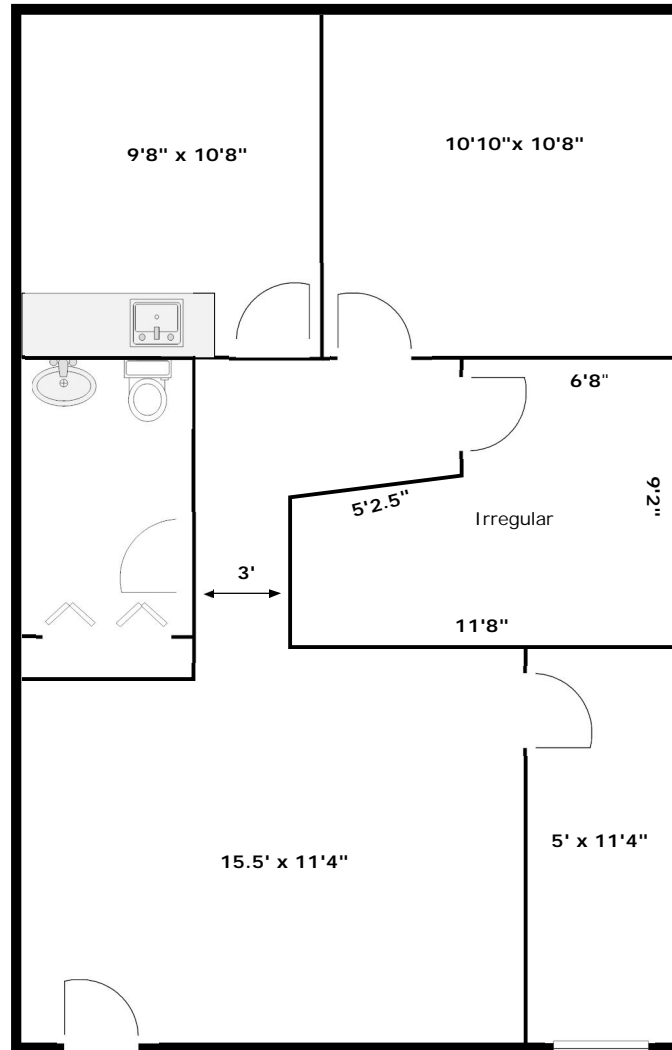

*Courthouse Square Office Complex*

3545 Ellicott Mills Dr., Ste 201

Ellicott City, MD 21043

410-203-2300

3565 B1 Ellicott Mills Drive

Dimensions are approximate